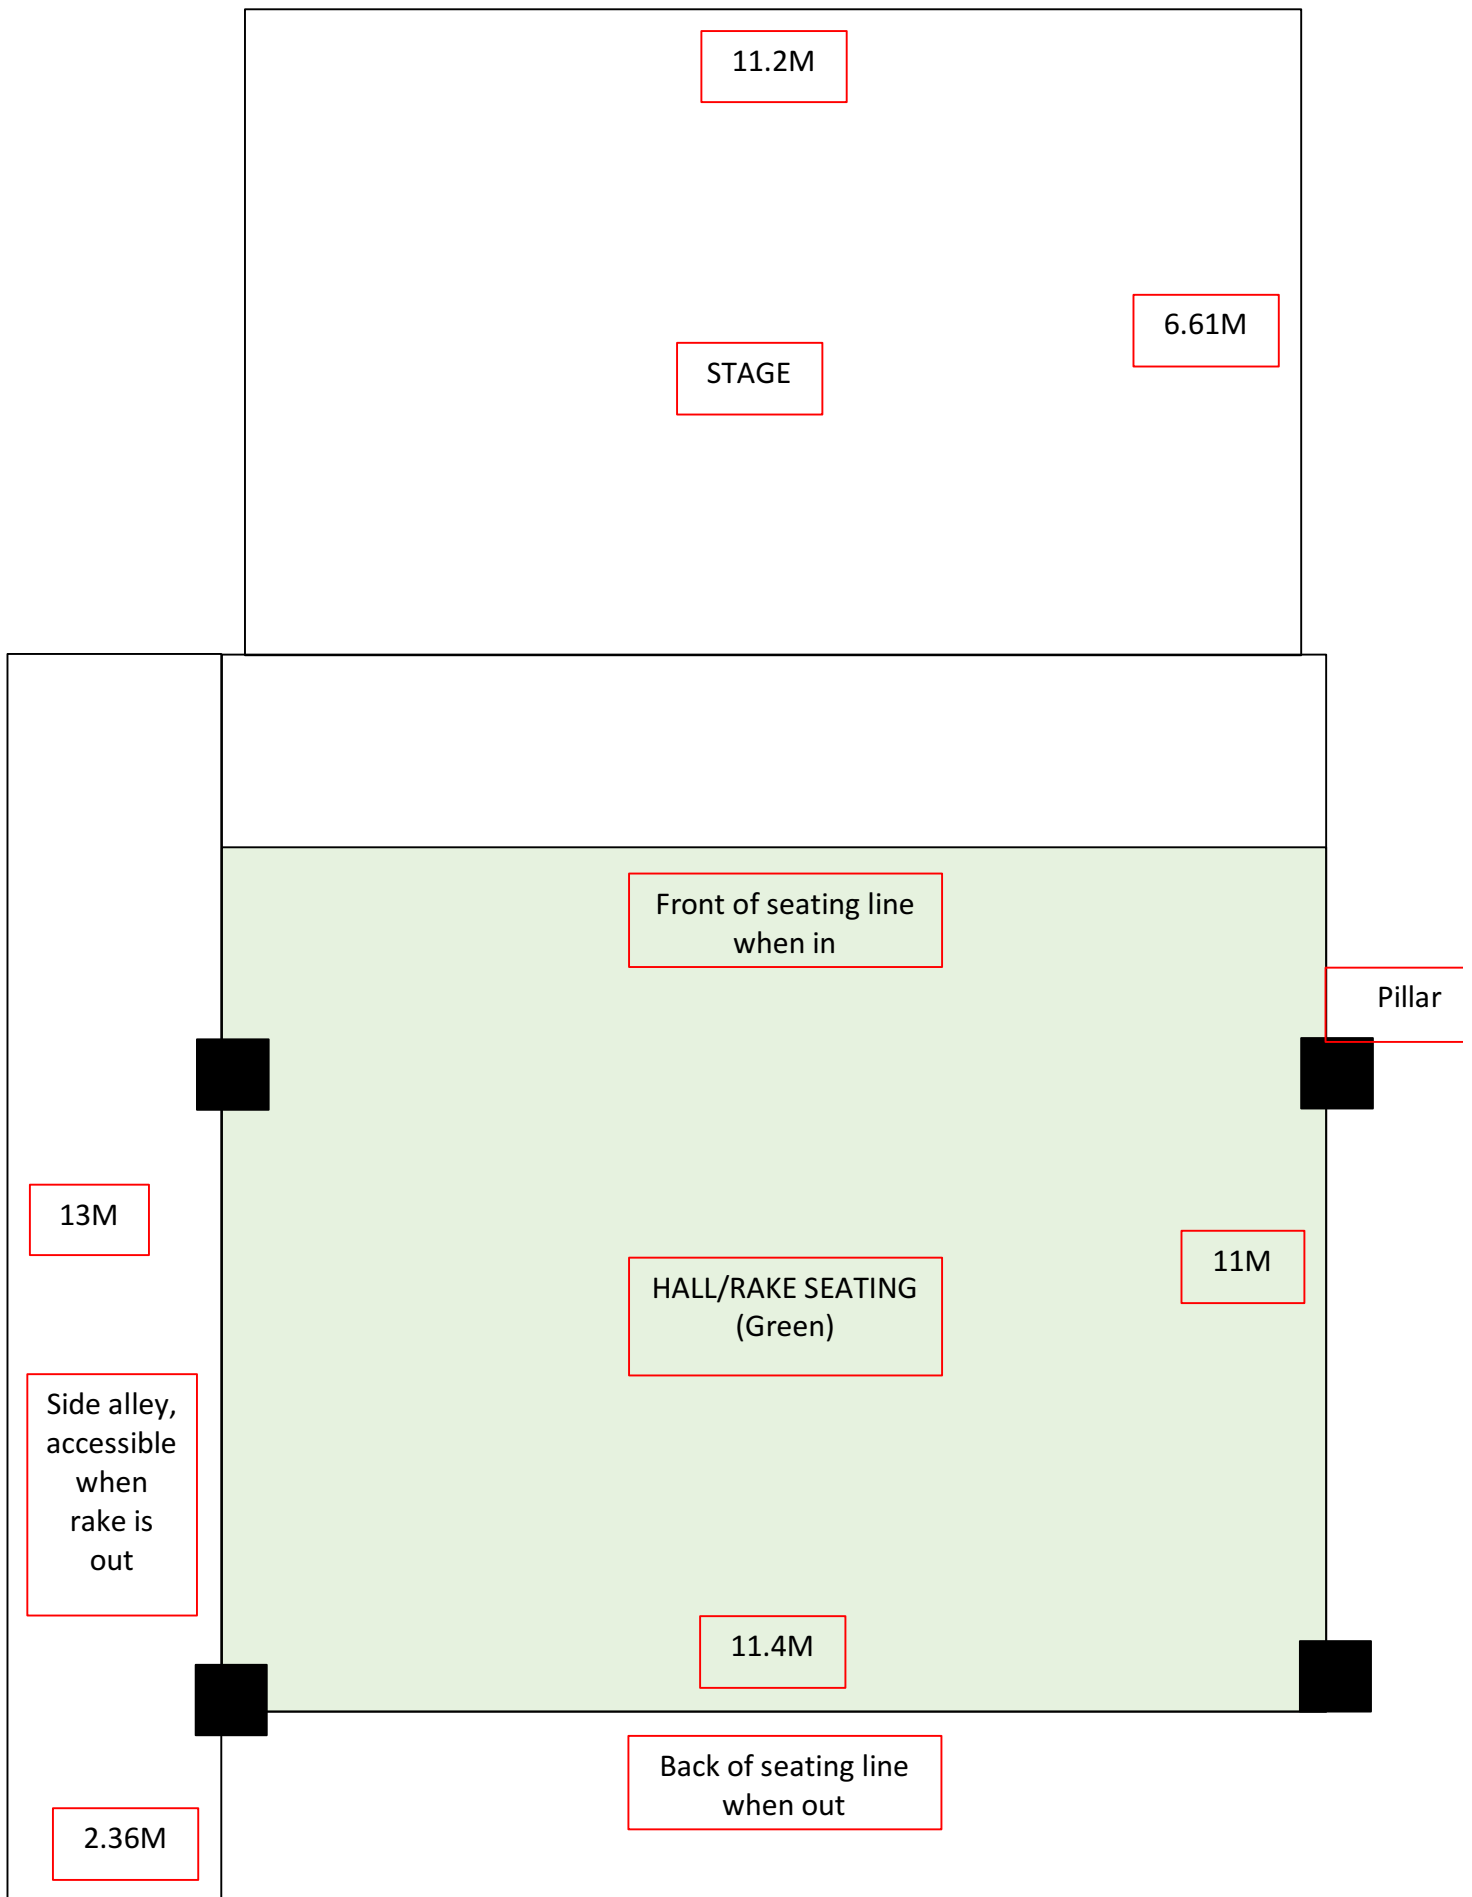

Paul Robeson Theatre Ground Plan to rough scale of 0.005

Tables to rough scale of 0.005

Small Square Tables x 10 (75cmx75cm)

Cabaret tables x 20 (diameter 135cm)